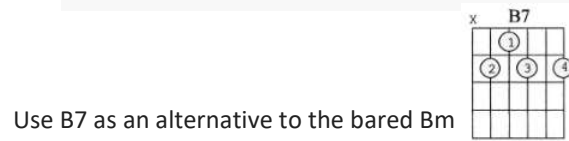

## Guitar Chords

**Strum:** Budu

B = Bass only or a full strum

Alternate the bass note when the same chord is played more than once

[Intro]

D D D D

[Verse]

D A G D

Did I see you down in a young girl's town

D D A A

with your mother in so much pain?

G A Bm E

I was almost there at the top of the stairs

D D D D

with her screamin' in the rain

[Chorus]