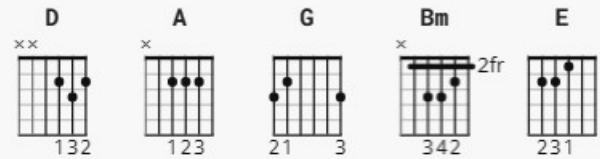

## Guitar Chords

**Strum:** Budu

B = Bass only or a full strum

Alternate the bass note when the same chord is played more than once

[Intro]

D D D D

[Verse]

D A G D

Did I see you down in a young girl's town

D D A A

with your mother in so much pain?

G A Bm E

I was almost there at the top of the stairs

D D D D

with her screamin' in the rain

[Chorus]

D A G D

Did she wake you up to tell you that

D D A A

it was only a change of plan?

G A Bm E

Dream up, dream up, let me fill your cup

D D D D

with the promise of a man.